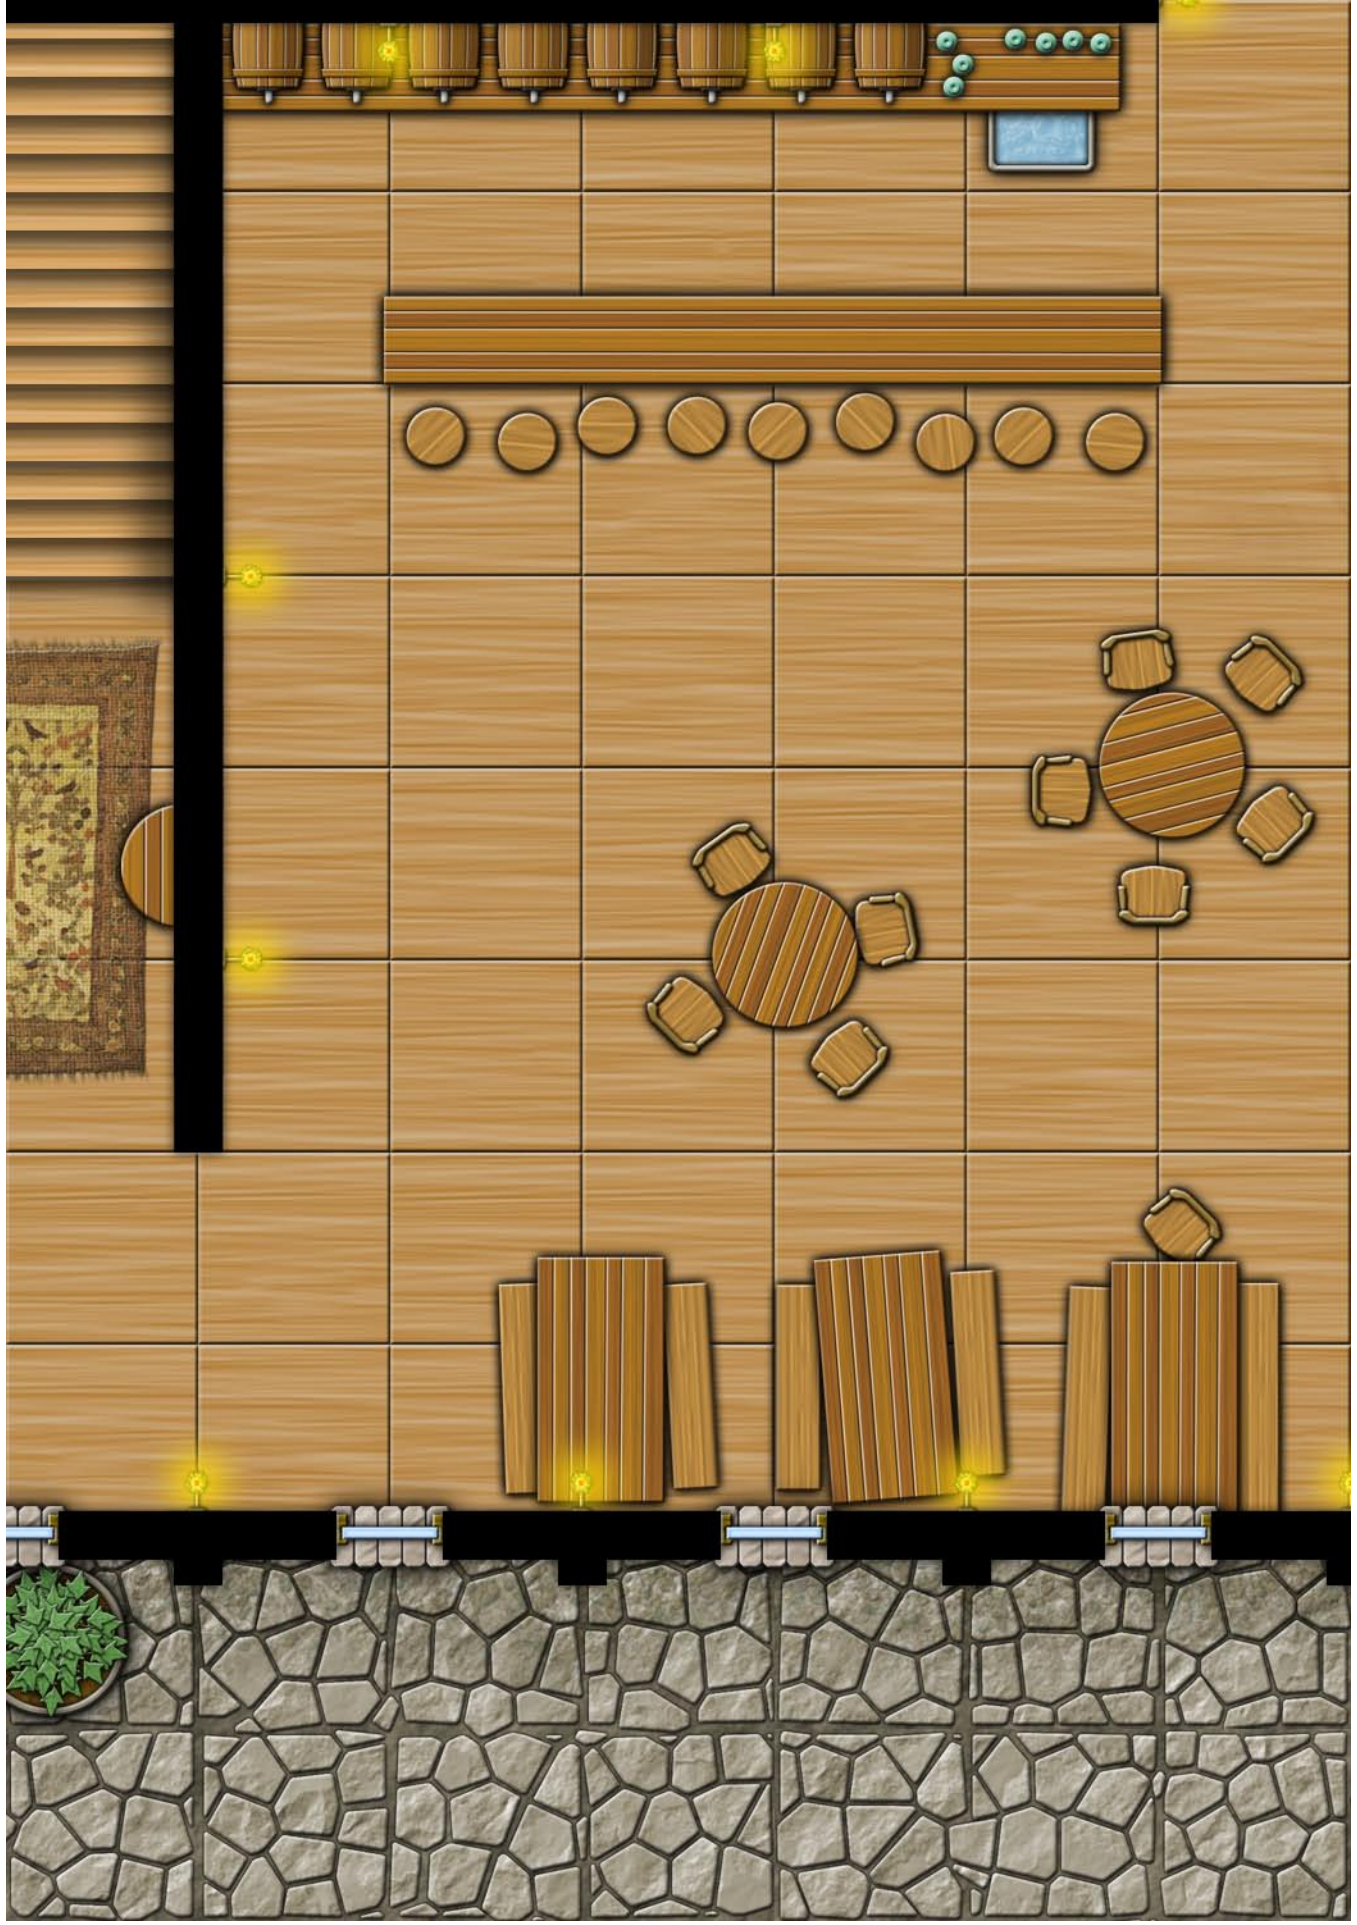

Ptolus Adventure Maps: The Ghostly Minstrel - 107