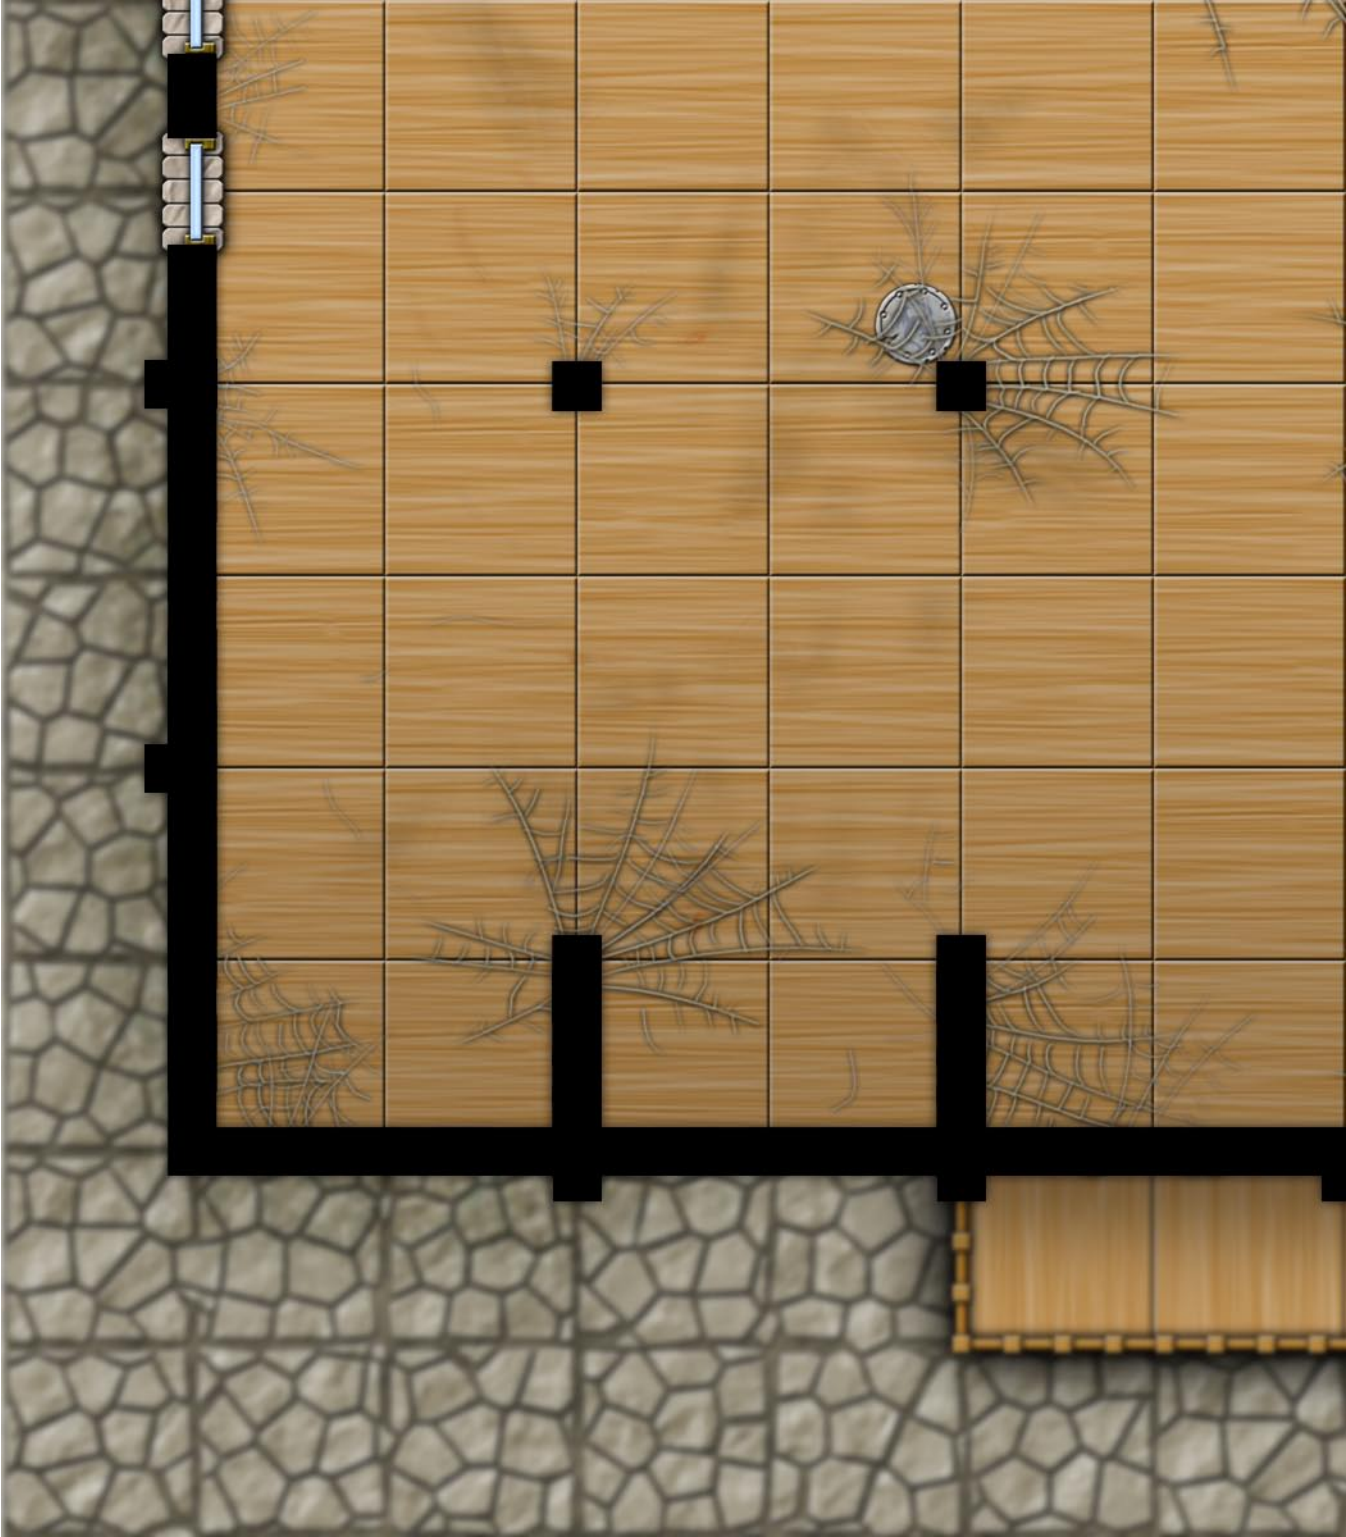

Ptolus Adventure Maps: The Ghostly Minstrel - 405