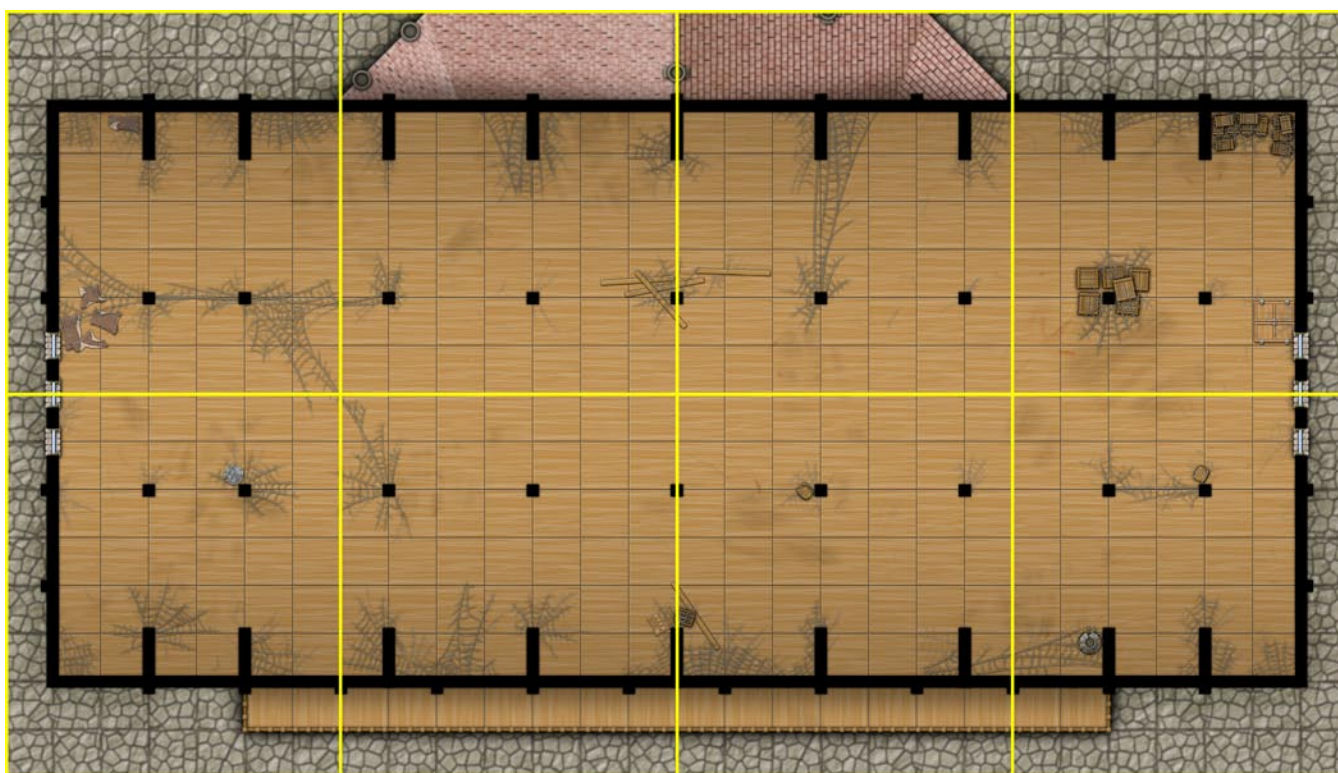

Ptolus Adventure Maps: The Ghostly Minstrel - 308

NO PLAYERS BEYOND THIS POINT!
GAME MASTERS ONLY.

THE ATTIC

The map and map tiles on these final pages do not appear on the Ghostly Minstrel map in *Ptolus: Monte Cook's City by the Spire* nor do they appear in any text advertising *Ptolus Adventure Maps: The Ghostly Minstrel* - they are a secret. Just when your players think they are comfortable with the Ghostly Minstrel you can introduce scratching sounds coming from above the third floor or whatever hook works in your campaign. The attic can be accessed through a ceiling hatch that is blocked by a stack of boxes in the corner of the third floor storage room. The pitched ceilings of the attic are very low.