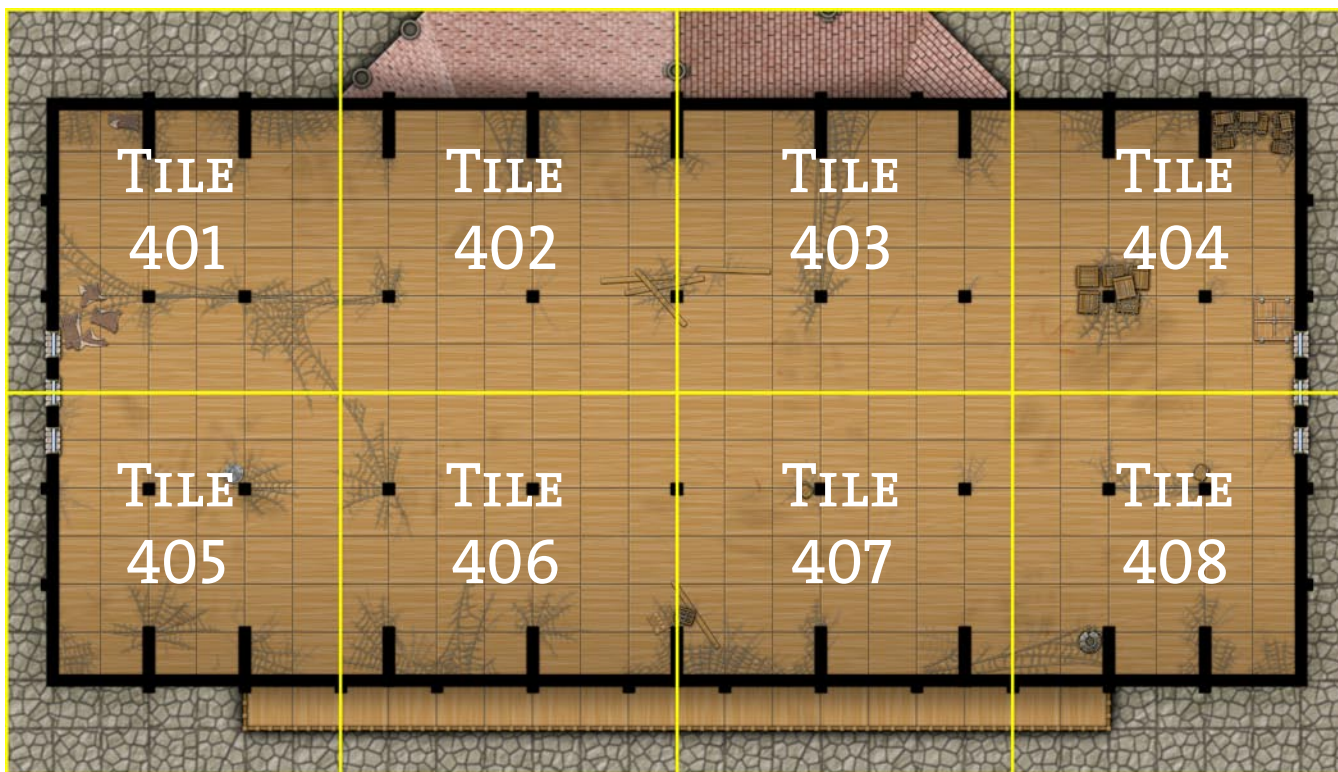

Ptolus Adventure Maps: The Ghostly Minstrel - 308

NO PLAYERS BEYOND THIS POINT!
GAME MASTERS ONLY.

THE ATTIC

The map and map tiles on these final pages do not appear on the Ghostly Minstrel map in *Ptolus: Monte Cook's City by the Spire* nor do they appear in any text advertising *Ptolus Adventure Maps: The Ghostly Minstrel* - they are a secret. Just when your players think they are comfortable with the Ghostly Minstrel you can introduce scratching sounds coming from above the third floor or whatever hook works in your campaign. The attic can be accessed through a ceiling hatch that is blocked by a stack of boxes in the corner of the third floor storage room. The pitched ceilings of the attic are very low.