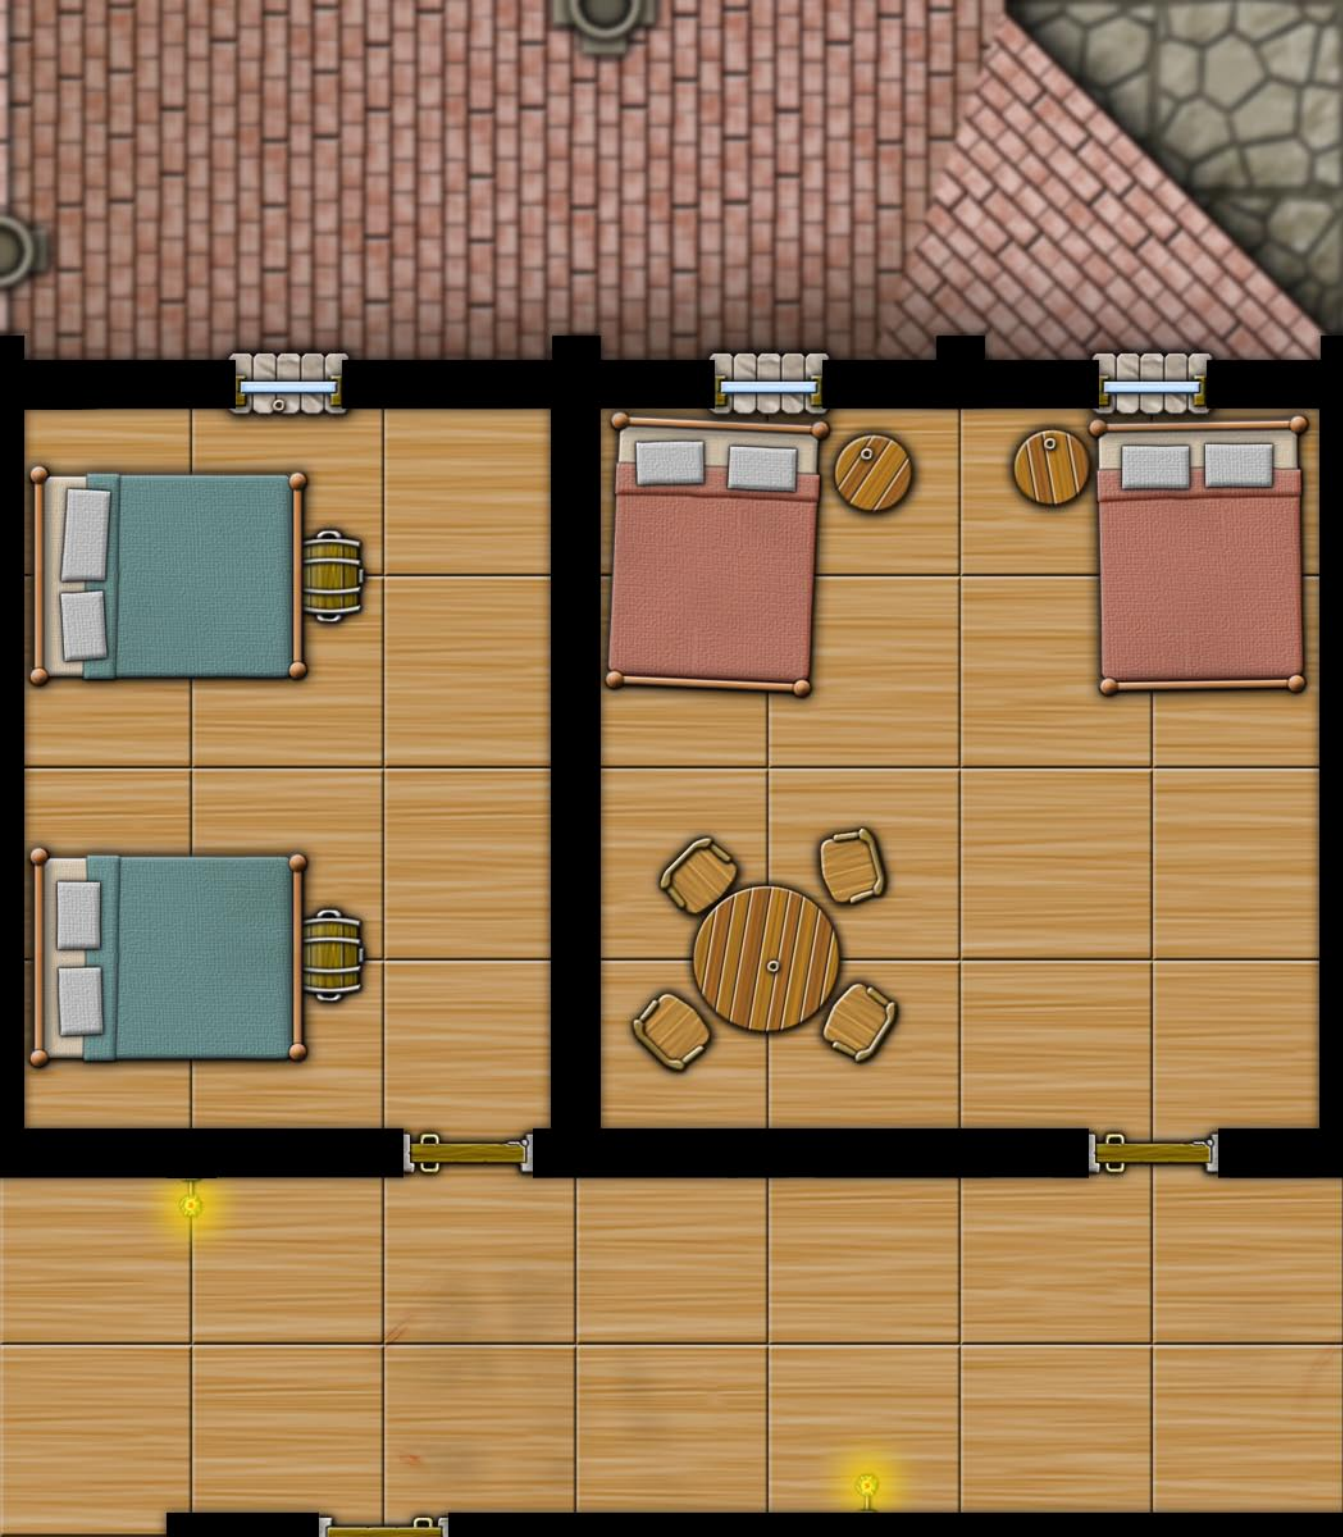

Ptolus Adventure Maps: The Ghostly Minstrel - 303

All artwork may be reproduced for personal use only. Art ©2006 Monte J. Cook.