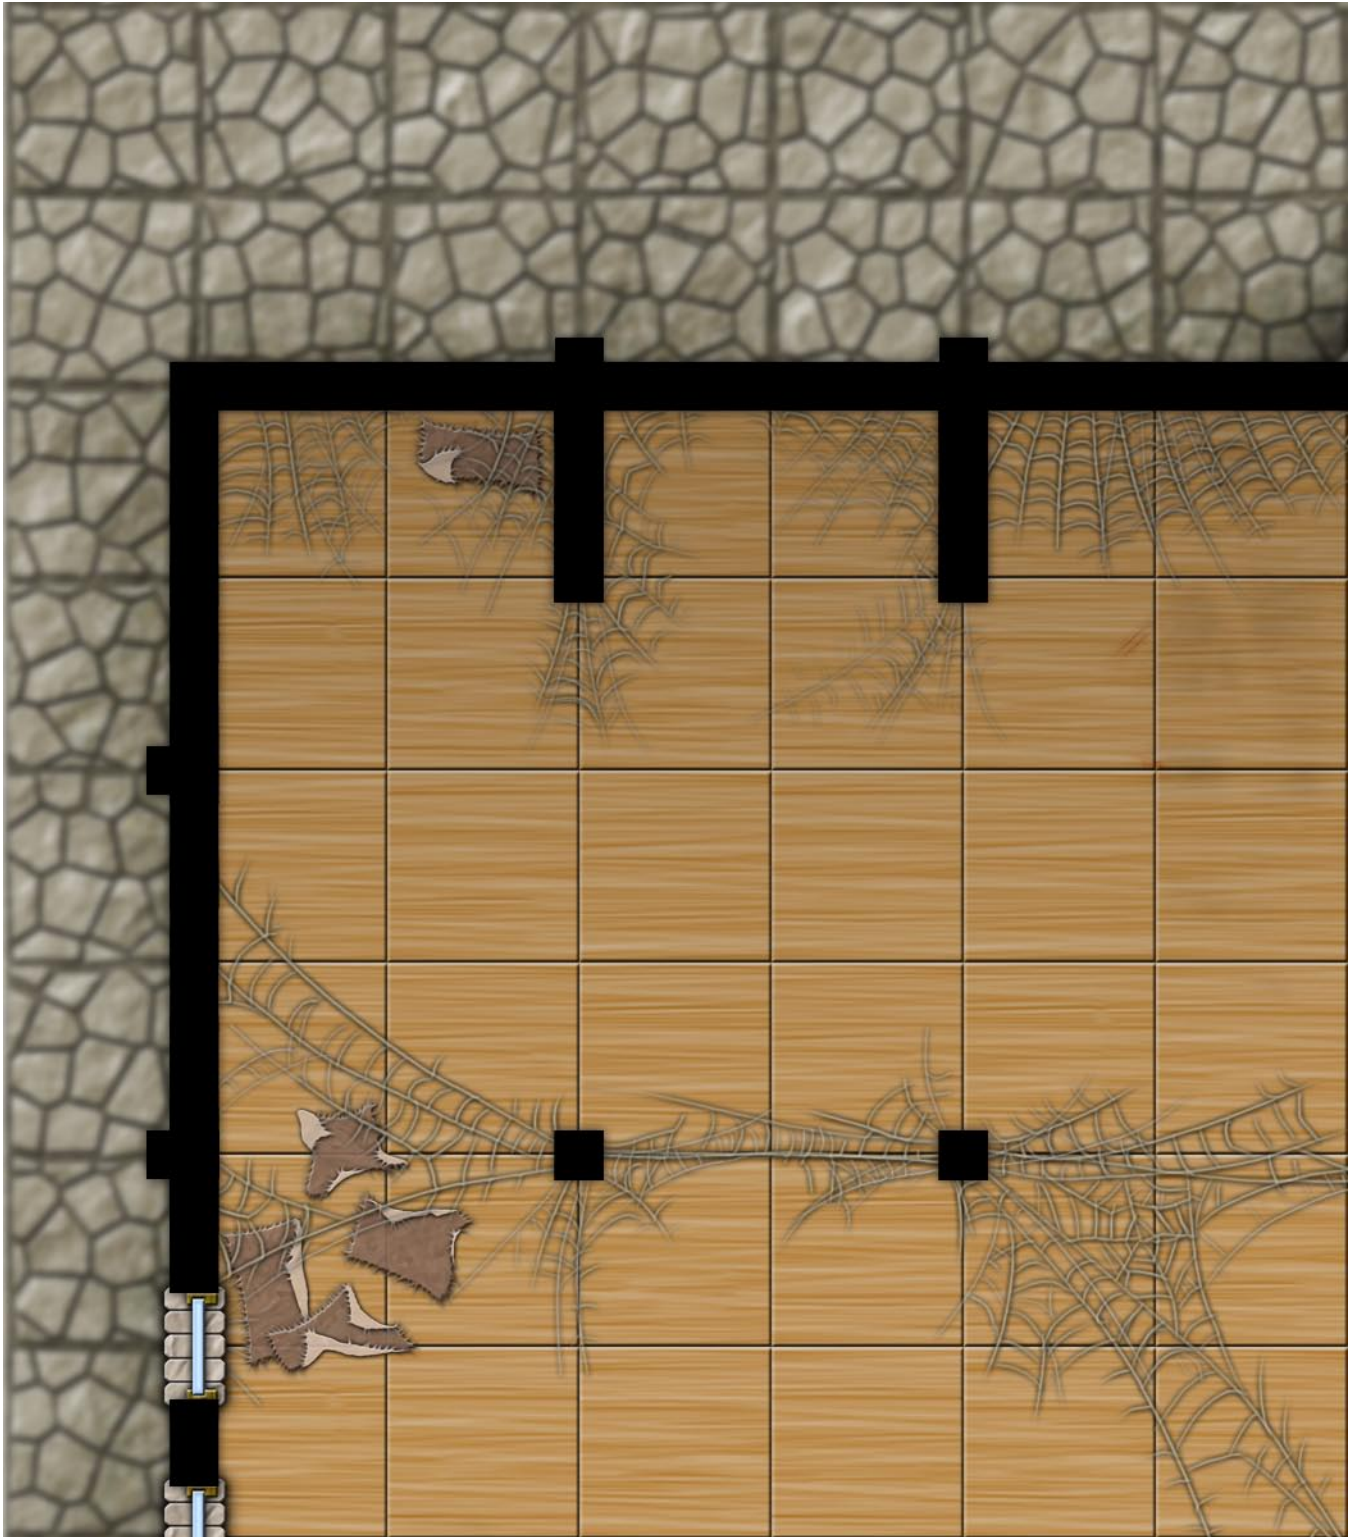

Ptolus Adventure Maps: The Ghostly Minstrel - 401

All artwork may be reproduced for personal use only. Art ©2006 Monte J. Cook.